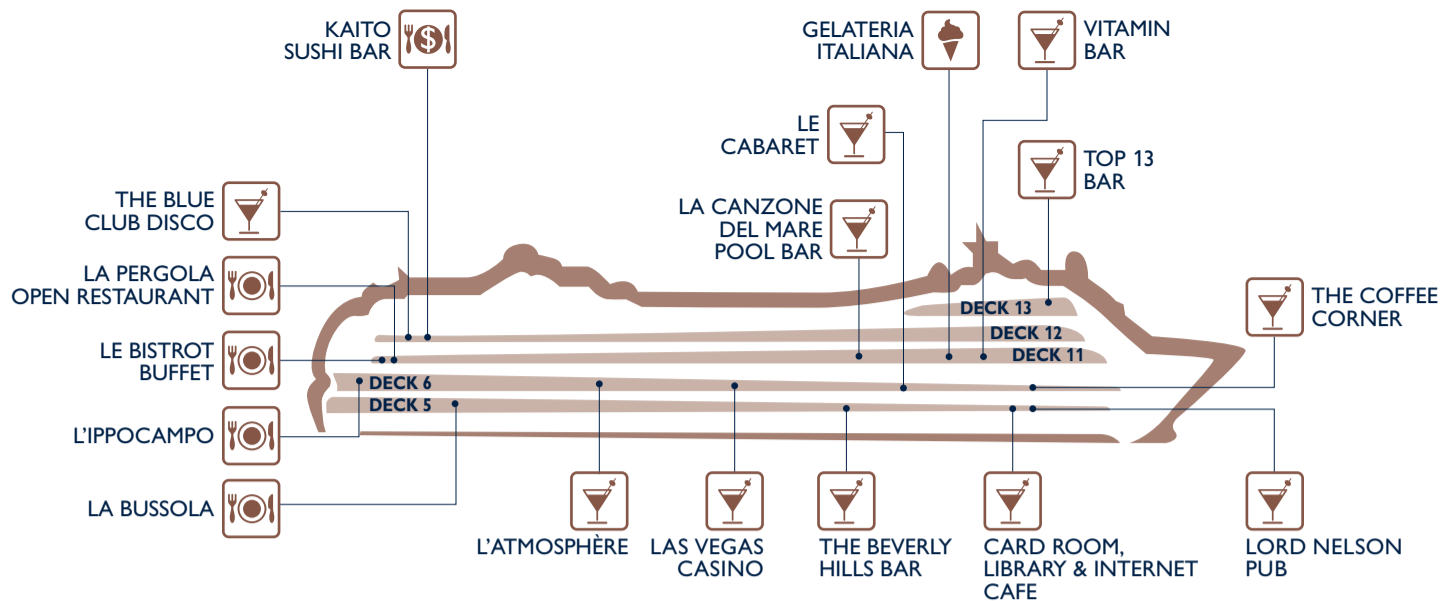

Muster stations are located on the external deck, in the vicinity of the areas indicated

# EAT & DRINK

Restaurants	Deck
KAITO SUSHI BAR	12
L'IPPOCAMPO	6
LA PERGOLA (Grill, Hamburger Paradise, Pizza & Pasta)	11
LA BUSSOLA	5
LE BISTROT BUFFET	11

Outdoor Bars	Deck
GELATERIA ITALIANA	11
LA CANZONE DEL MARE	11
TOP 13 BAR	13
VITAMIN BAR	11

Bars	Deck
CARD ROOM, LIBRARY & INTERNET CAFE	5
L'ATMOSPHERE PIANO BAR	6
LAS VEGAS CASINO	6
LE CABARET	6
LORD NELSON PUB	5
THE BEVERLY HILLS	5
THE BLUE CLUB DISCO	12
THE COFFEE CORNER	6

# ENTERTAINMENT

Fun	Deck
L'ATMOSPHERE PIANO BAR	6
LAS VEGAS CASINO	6
LE PISCINE	11
MINIGOLF	13
THE BEVERLY HILLS	5

Fun	Deck
THE BLUE CLUB DISCO	12
THE BROADWAY THEATRE	5
THE BROADWAY THEATRE	6
THE CARD ROOM, THE LIBRARY & INTERNET CAFE	5
VIRTUAL ARCADE	6