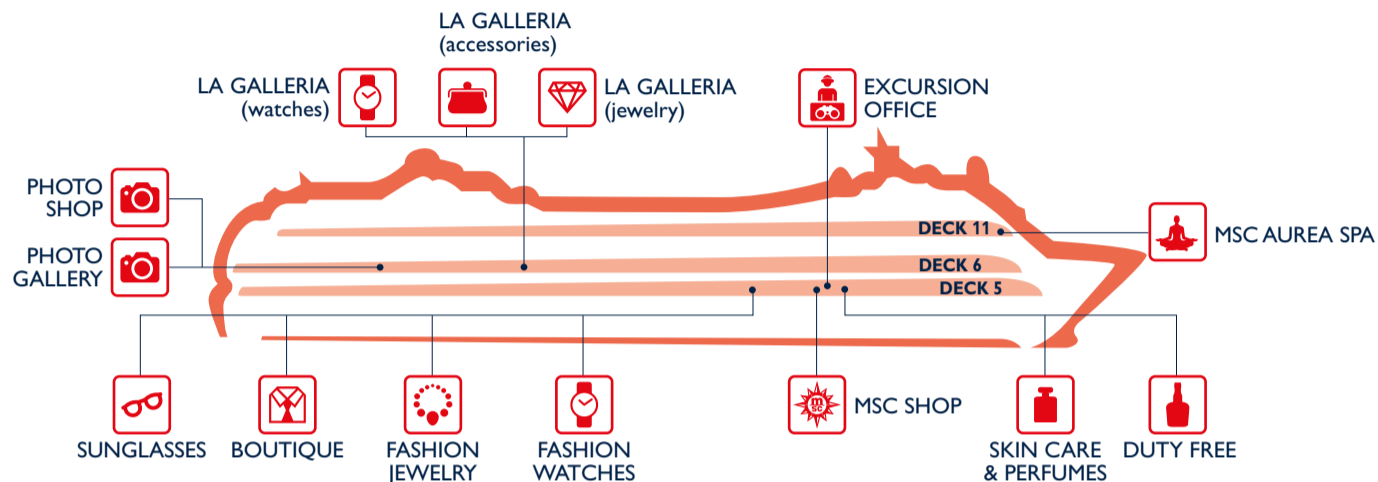

# EAT & DRINK

Restaurants	Deck
KAITO SUSHI BAR	12
L'IPPOCAMPO	6
LA PERGOLA (Grill, Hamburger Paradise, Pizza & Pasta)	11
LA BUSSOLA	5
LE BISTROT BUFFET	11

Outdoor Bars	Deck
GELATERIA ITALIANA	11
LA CANZONE DEL MARE	11
TOP 13 BAR	13
VITAMIN BAR	11

Bars	Deck
CARD ROOM, LIBRARY & INTERNET CAFE	5
L'ATMOSPHERE PIANO BAR	6
LAS VEGAS CASINO	6
LE CABARET	6
LORD NELSON PUB	5
THE BEVERLY HILLS	5
THE BLUE CLUB DISCO	12
THE COFFEE CORNER	6

# SHOPPING

Shops	Deck
BOUQUETTE	5
DUTY FREE	5
EXCURSION OFFICE	5
FASHION JEWELRY	5
FASHION WATCHES	5
LA GALLERIA (accessories)	6
LA GALLERIA (jewelry)	6

Shops	Deck
LA GALLERIA (watches)	6
LOGO SHOP	5
MSC AUREA SPA	11
PHOTO GALLERY	6
PHOTO SHOP	6
SKIN CARE PERFUMES	5
SUNGLASSES	5

# ENTERTAINMENT

Fun	Deck
L'ATMOSPHERE PIANO BAR	6
LAS VEGAS CASINO	6
LE PISCINE	11
MINIGOLF	13
THE BEVERLY HILLS	5

Fun	Deck
THE BLUE CLUB DISCO	12
THE BROADWAY THEATRE	5
THE BROADWAY THEATRE	6
THE CARD ROOM, THE LIBRARY & INTERNET CAFE	5
VIRTUAL ARCADE	6