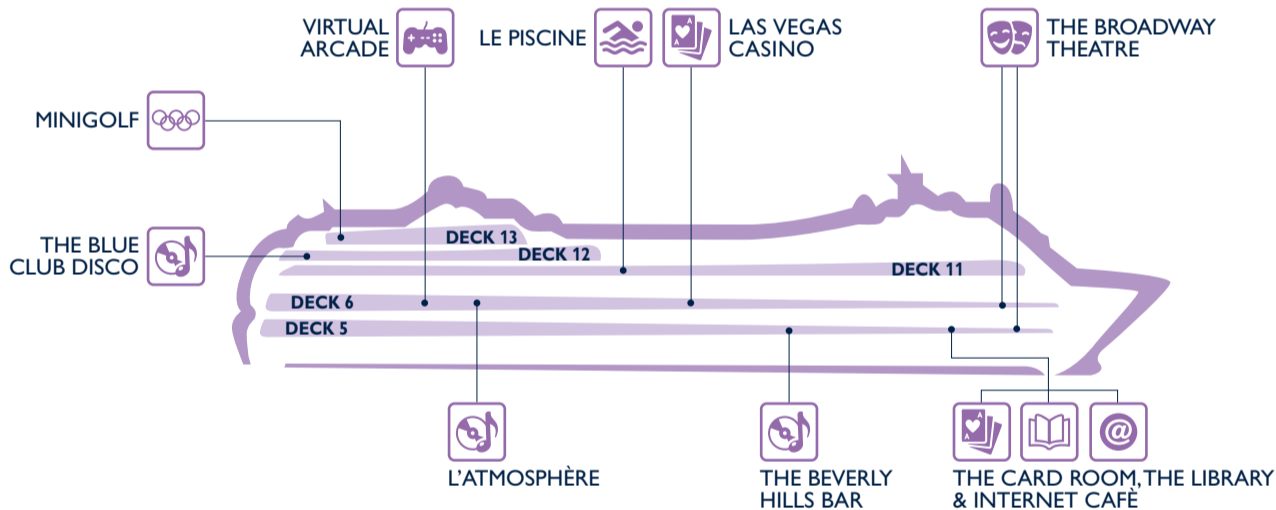

Bars	Deck
CARD ROOM, LIBRARY & INTERNET CAFE	5
L'ATMOSPHERE PIANO BAR	6
LAS VEGAS CASINO	6
LE CABARET	6
LORD NELSON PUB	5
THE BEVERLY HILLS	5
THE BLUE CLUB DISCO	12
THE COFFEE CORNER	6

# SHOPPING

Shops	Deck
BOUQUETTE	5
DUTY FREE	5
EXCURSION OFFICE	5
FASHION JEWELRY	5
FASHION WATCHES	5
LA GALLERIA (accessories)	6
LA GALLERIA (jewelry)	6

Shops	Deck
LA GALLERIA (watches)	6
LOGO SHOP	5
MSC AUREA SPA	11
PHOTO GALLERY	6
PHOTO SHOP	6
SKIN CARE PERFUMES	5
SUNGLASSES	5

# ENTERTAINMENT

Fun	Deck
L'ATMOSPHERE PIANO BAR	6
LAS VEGAS CASINO	6
LE PISCINE	11
MINIGOLF	13
THE BEVERLY HILLS	5

Fun	Deck
THE BLUE CLUB DISCO	12
THE BROADWAY THEATRE	5
THE BROADWAY THEATRE	6
THE CARD ROOM, THE LIBRARY & INTERNET CAFE	5
VIRTUAL ARCADE	6

# FAMILY & FUN

Family Areas	Deck
BABY CLUB (under 3 yrs)	11
DOREMI SPRAY PARK	11
GELATERIA ITALIANA	11
JUNIORS CLUB (7-11 yrs)	12
LE PISCINE	11
MINI CLUB (3-6 yrs)	11
MINIGOLF	13

Family Areas	Deck
SHUFFLEBOARD	12
THE BROADWAY THEATRE	5
THE BROADWAY THEATRE	6
VIRTUAL ARCADE	6
YOUNG & TEENS CLUB KARAOKE (12-17 yrs)	12