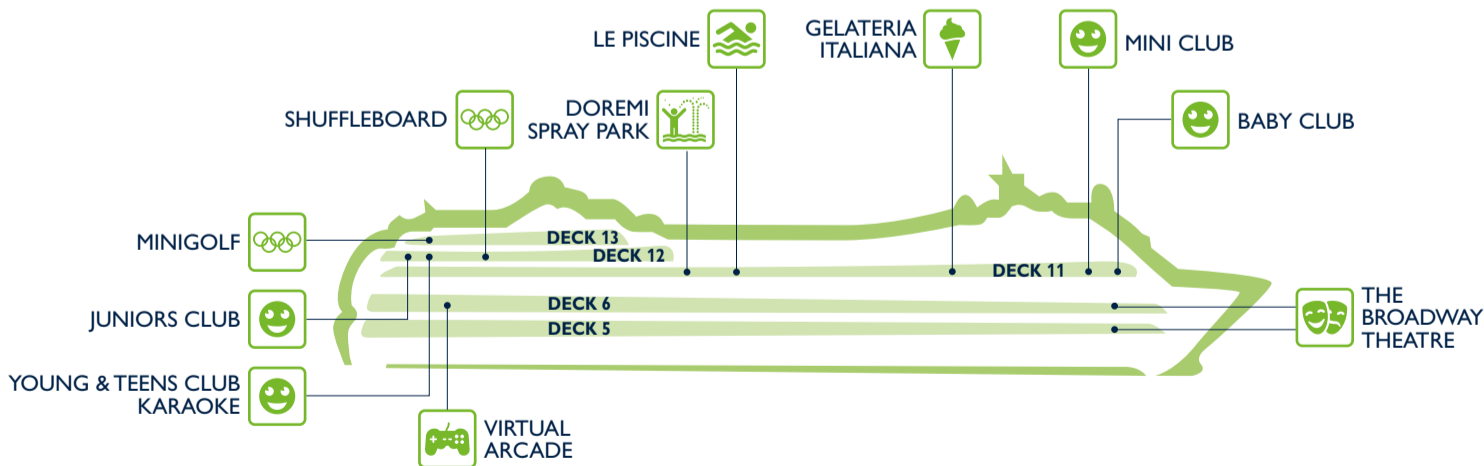

# SHOPPING

Shops	Deck
BOUQUETTE	5
DUTY FREE	5
EXCURSION OFFICE	5
FASHION JEWELRY	5
FASHION WATCHES	5
LA GALLERIA (accessories)	6
LA GALLERIA (jewelry)	6

Shops	Deck
LA GALLERIA (watches)	6
LOGO SHOP	5
MSC AUREA SPA	11
PHOTO GALLERY	6
PHOTO SHOP	6
SKIN CARE PERFUMES	5
SUNGLASSES	5

# ENTERTAINMENT

Fun	Deck
L'ATMOSPHERE PIANO BAR	6
LAS VEGAS CASINO	6
LE PISCINE	11
MINIGOLF	13
THE BEVERLY HILLS	5

Fun	Deck
THE BLUE CLUB DISCO	12
THE BROADWAY THEATRE	5
THE BROADWAY THEATRE	6
THE CARD ROOM, THE LIBRARY & INTERNET CAFE	5
VIRTUAL ARCADE	6

# FAMILY & FUN

Family Areas	Deck
BABY CLUB (under 3 yrs)	11
DOREMI SPRAY PARK	11
GELATERIA ITALIANA	11
JUNIORS CLUB (7-11 yrs)	12
LE PISCINE	11
MINI CLUB (3-6 yrs)	11
MINIGOLF	13

Family Areas	Deck
SHUFFLEBOARD	12
THE BROADWAY THEATRE	5
THE BROADWAY THEATRE	6
VIRTUAL ARCADE	6
YOUNG & TEENS CLUB KARAOKE (12-17 yrs)	12

# SPORT & WELLNESS

Sports & Wellness	Deck
BEAUTY SALON	11
GYM	11
LE PISCINE	11
MASSAGE ROOMS	11
MINIGOLF	13
MSC AUREA SPA	11

Sports & Wellness	Deck
POWER WALKING TRACK	12
RELAXATION ROOM	11
SHUFFLEBOARD	12
THERMAL SUITE	11
TOP 13 EXCLUSIVE SOLARIUM	13
WHIRLPOOL BATH	11